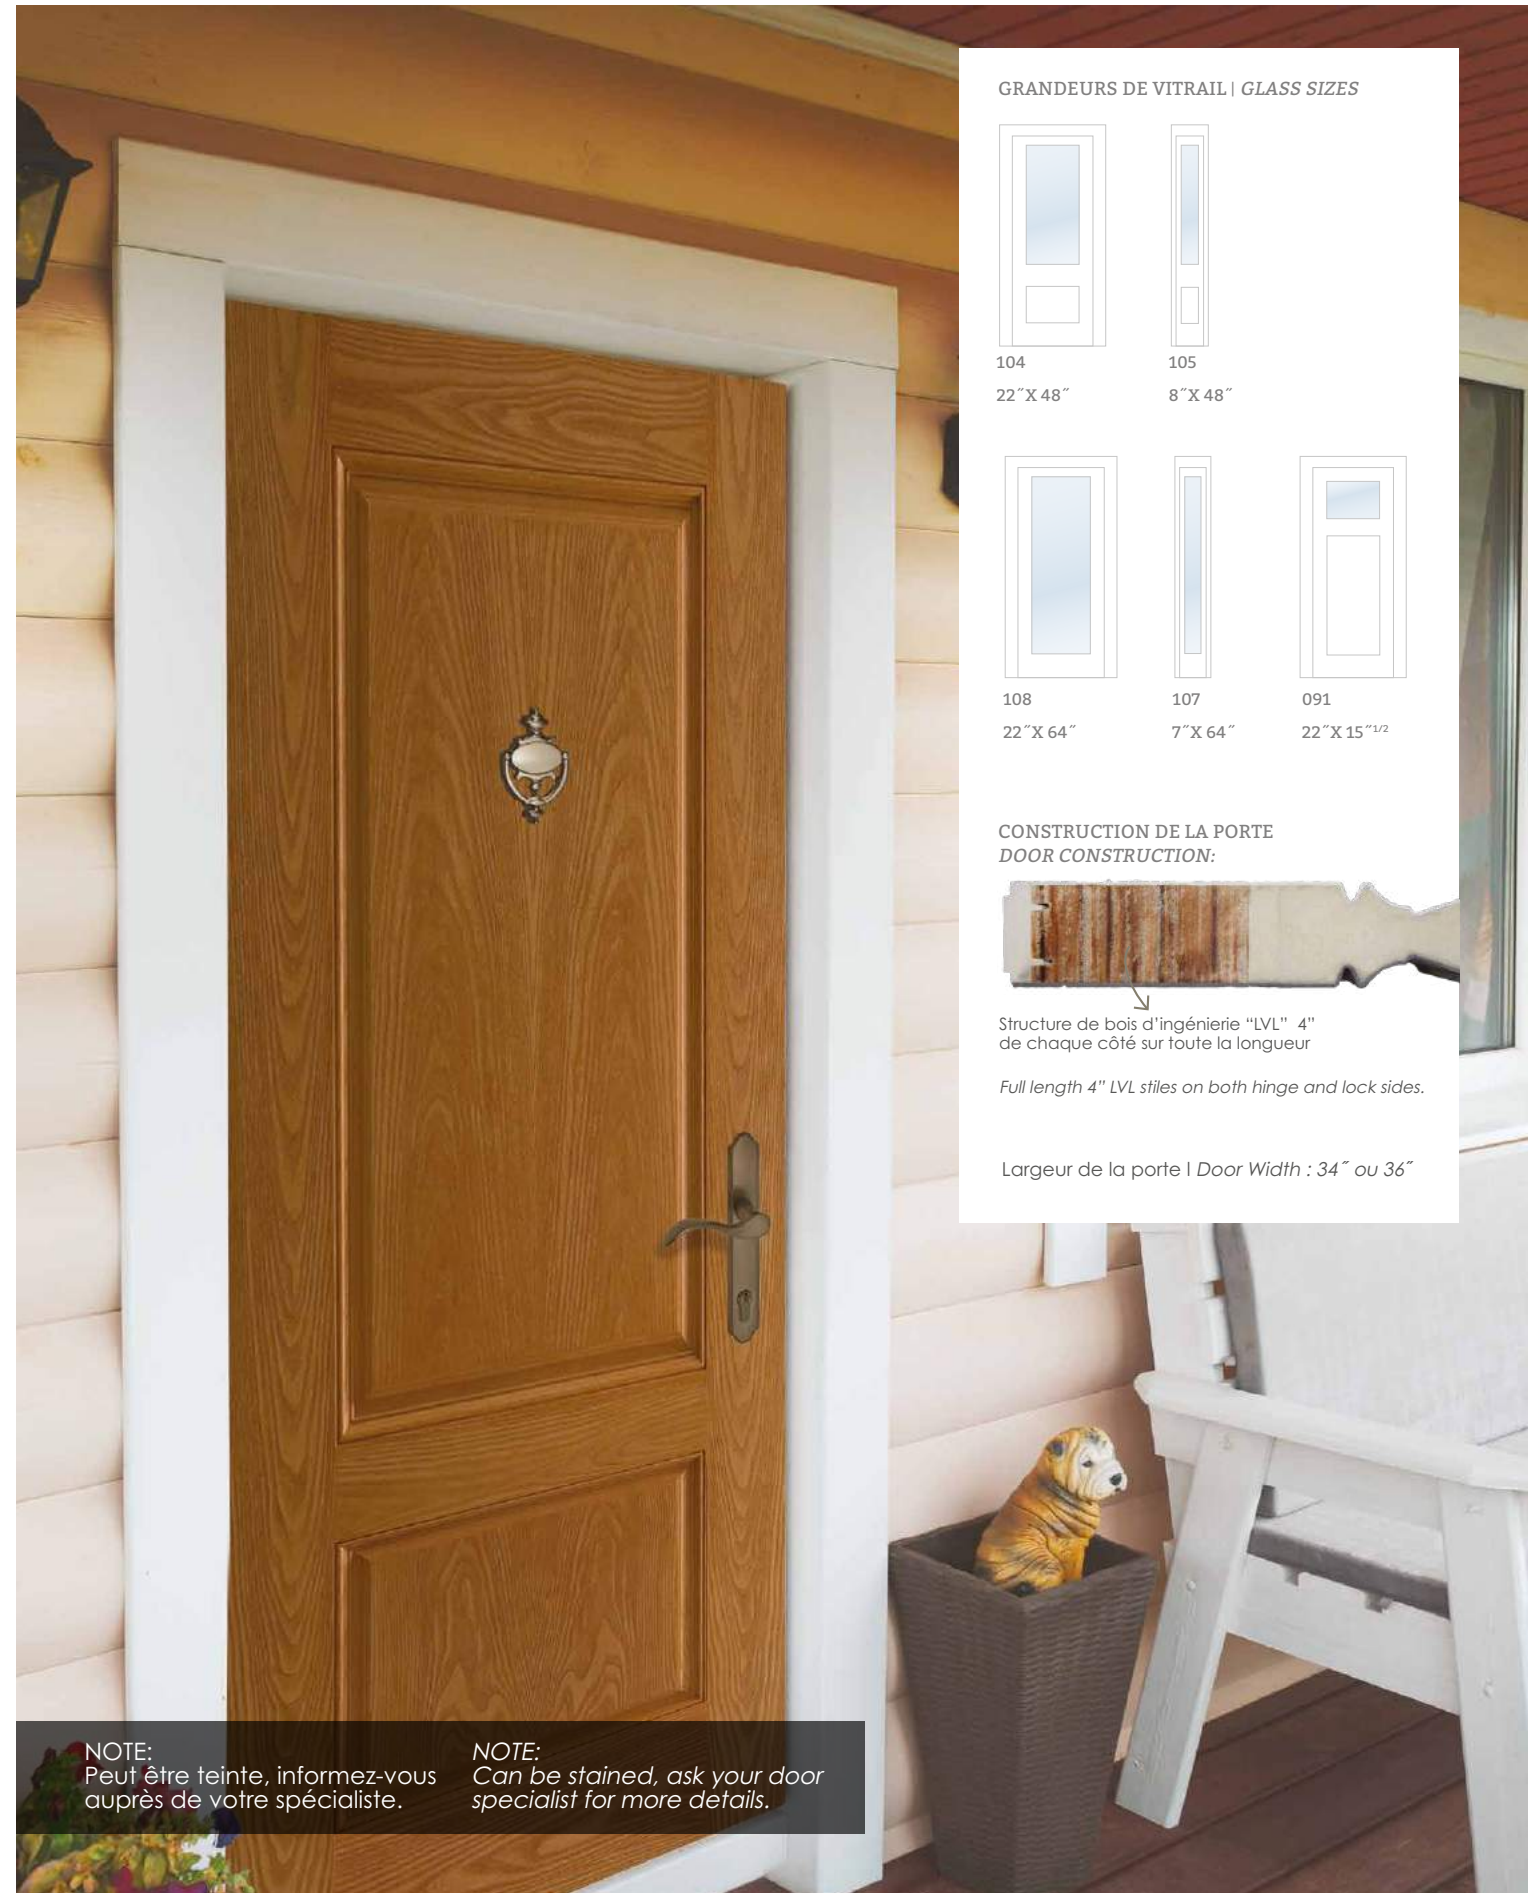

GRANDEURS DE VITRAIL | GLASS SIZES

CONSTRUCTION DE LA PORTE
DOOR CONSTRUCTION:

Structure de bois d'ingénierie "LVL" 4" de chaque côté sur toute la longueur

Full length 4" LVL stiles on both hinge and lock sides.

Largeur de la porte | Door Width : 34" ou 36"

NOTE:
Peut être teinté, informez-vous auprès de votre spécialiste.

NOTE:
Can be stained, ask your door specialist for more details.