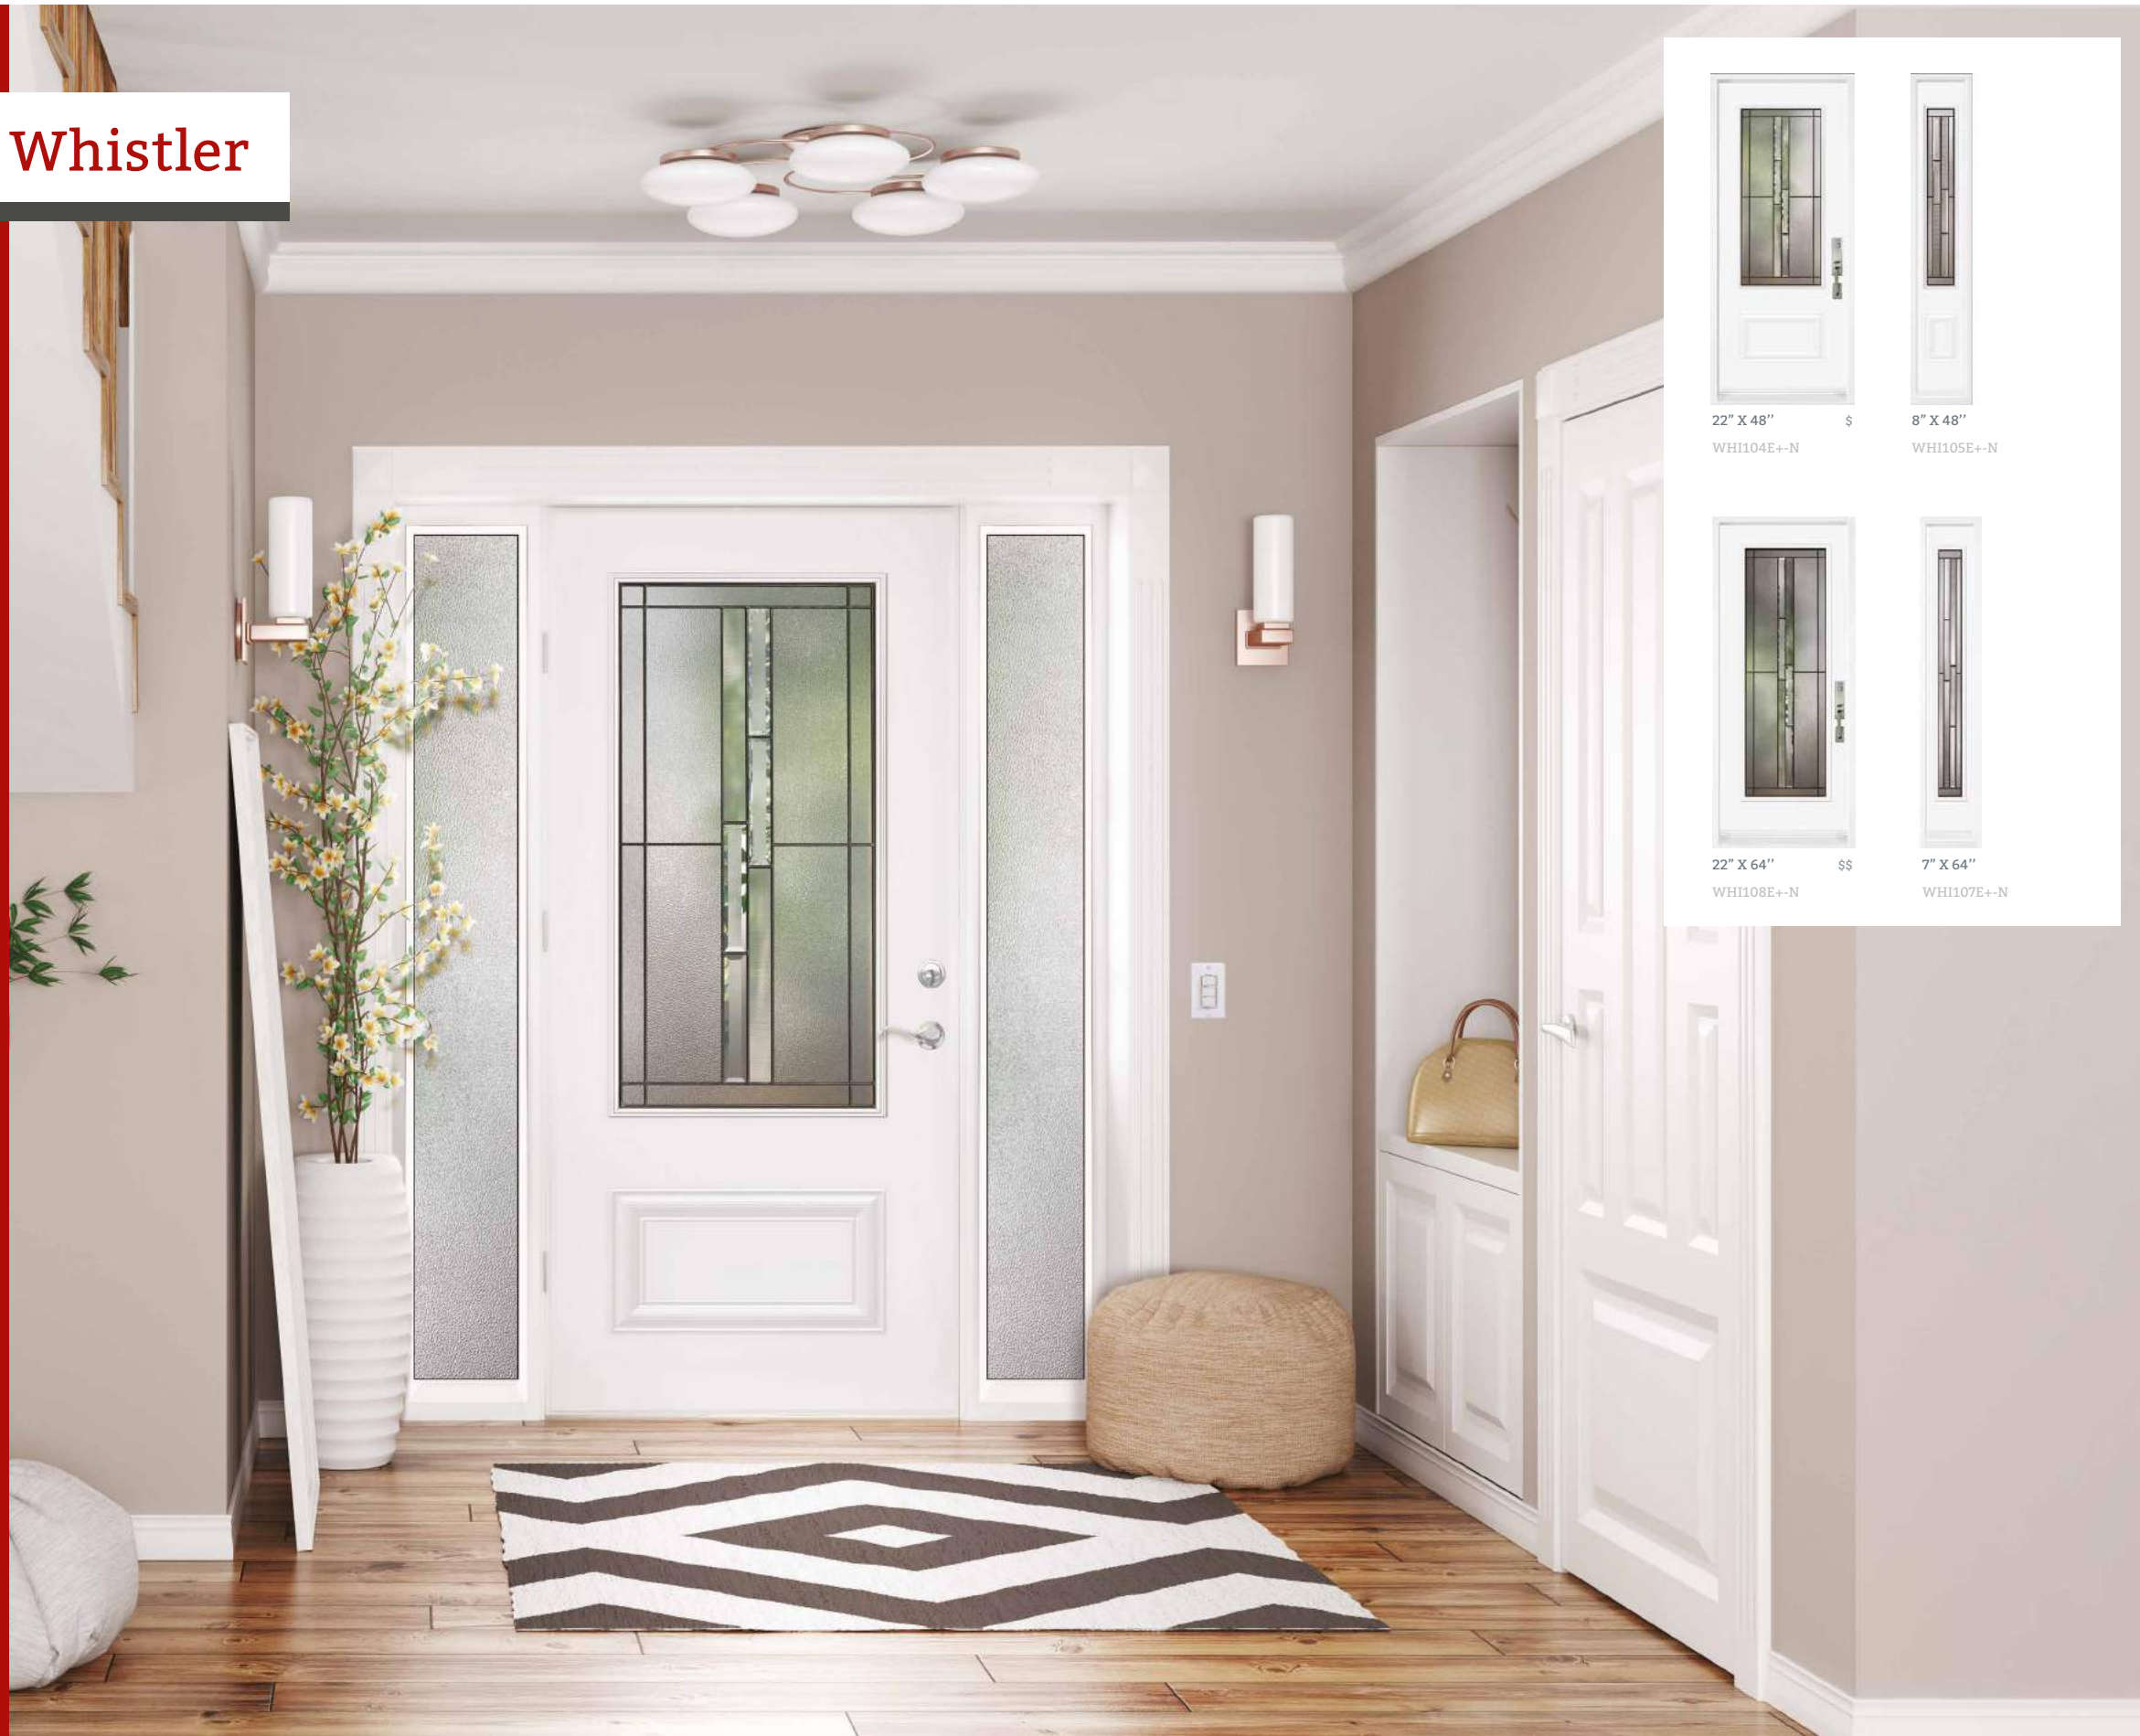

Whistler

- 1 Kasumi
- 2 Screen biseauté | *Beveled Screen*
- 3 Corduroy
- 4 Morocco clair | *Clear Morocco*

FINI STANDARD | *STANDARD FINISH*
NOTE: Autres finis disponibles | *Other available finishes*

N Plomb soudé antique | *Antique Welded Lead*

NOTE: IMPOSTES ET LATÉRAUX DISPONIBLES
TRANSOMS AND SIDELITES AVAILABLE